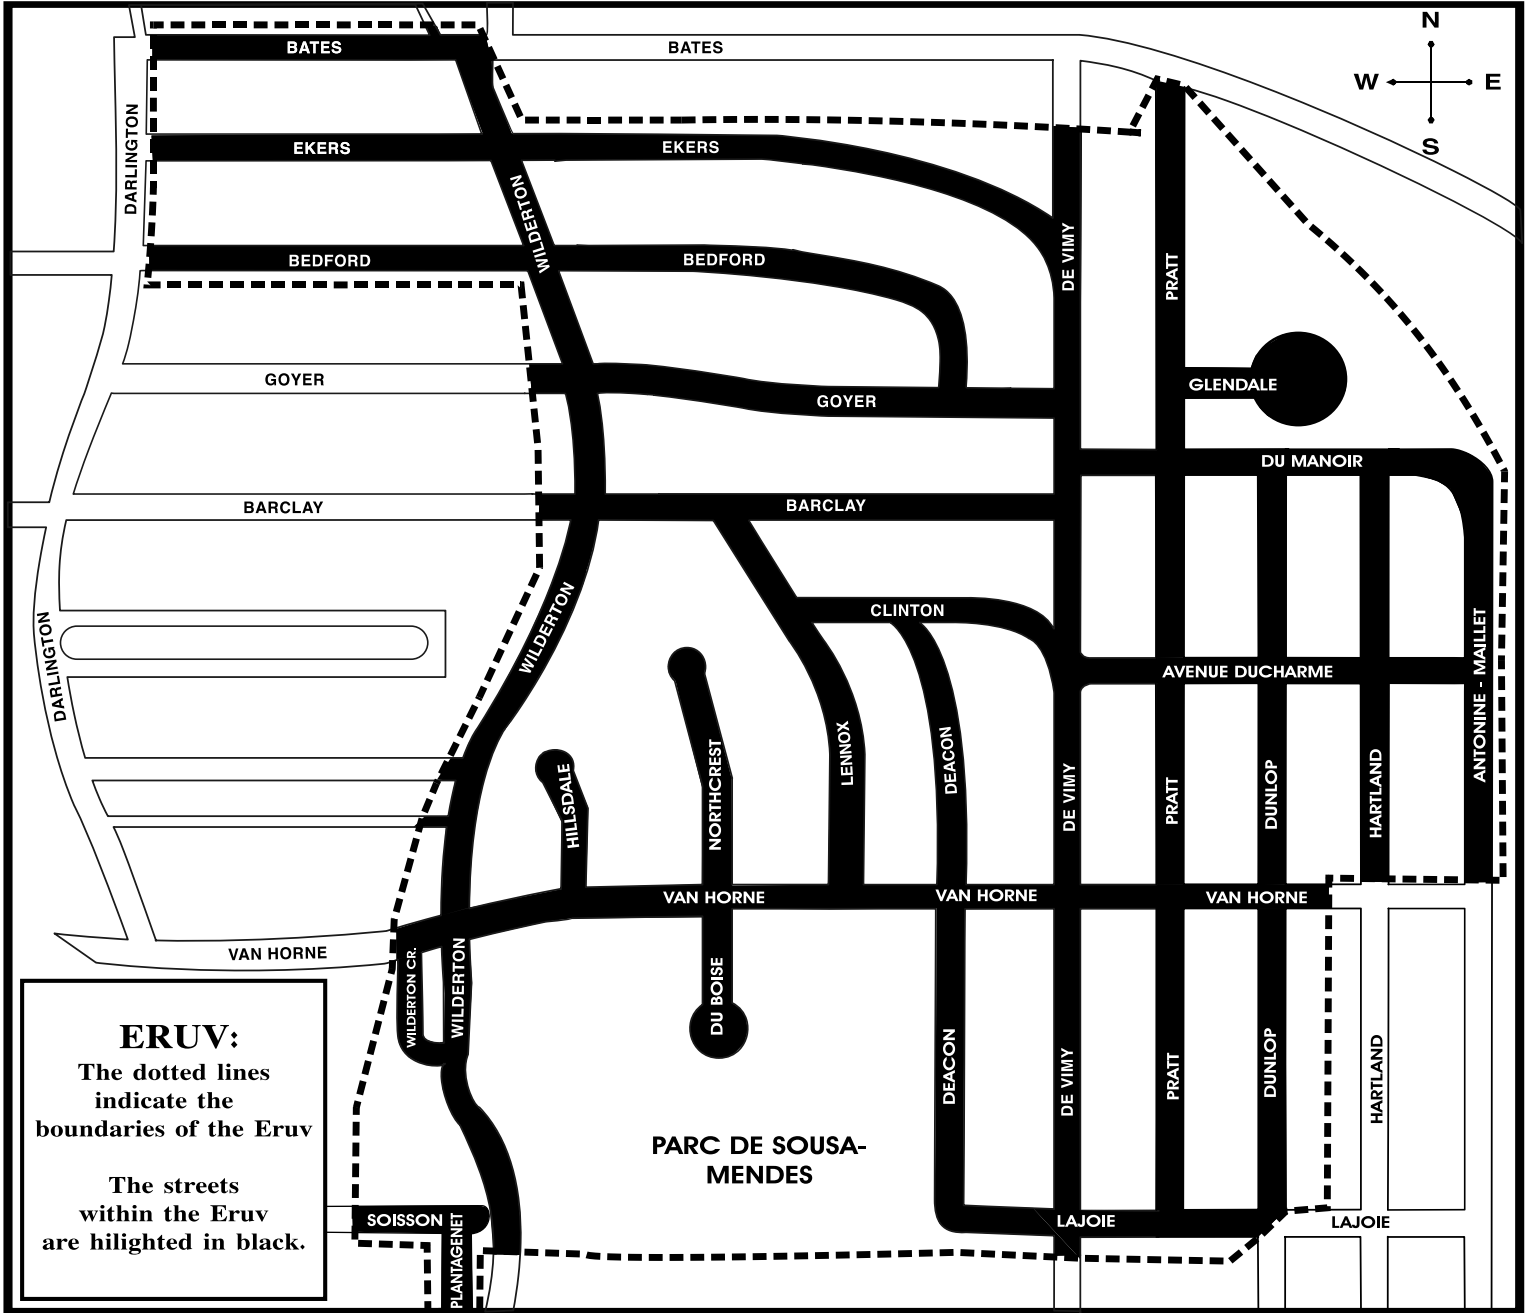

הרב ר' יעקב אלי' אונסדארפער שליט"א  
רב ור"ם מחיבתא ראשית חכמה

הרב ר' דוד מרלינג שליט"א  
רב דקהל אגודת ישראל

**ERUV:**  
The dotted lines indicate the boundaries of the Eruv  
  
The streets within the Eruv are highlighted in black.

THE ERUV ENCOMPASSES THE FOLLOWING STREETS:		*IMPORTANT NOTES: Van Horne Ave. east of Dunlop and west of Wilderton Crescent is <b>not</b> in the Eruv.  The Eruv does <b>not</b> reach the corner of Darlington on Bedford, Ekers, and Bates, it stops one or two houses before the corner. Likewise the Eruv stops on Antonine Mailliet and Hartland before Van Horne Ave. and on Lajoie before Dunlop.
<p><b>Van Horne:</b> from Dunlop until Wilderton Crescent  <b>Antonine Mailliet:</b> from Du Manoir until <b>near*</b> Van Horne  <b>Hartland:</b> from Du Manoir until <b>near*</b> Van Horne  <b>Dunlop:</b> from Du Manoir until Lajoie  <b>Pratt:</b> from Bates until Lajoie  <b>De Vimy:</b> from Ekers until Lajoie  <b>Deacon:</b> from Clinton until Lajoie  <b>Lennox, Du Boise, Northcrest, Hillsdale and Wilderton Crescent:</b> entire street</p>	<p><b>Wilderton:</b> from Bates until Plantagenet  <b>Bates:</b> from Wilderton until <b>near*</b> Darlington  <b>Ekers and Bedford:</b> from De Vimy until <b>near*</b> Darlington  <b>Du Manoir:</b> entire street  <b>Ducharme:</b> from De Vimy until Antonine Mailliet  <b>Goyer, Barclay and Clinton:</b> De Vimy until Wilderton  <b>Lajoie:</b> from Deacon until <b>near*</b> Dunlop  <b>Plantagenet:</b> from #5751 until Soissons  <b>Soissons:</b> from Plantagenet until #2642</p>	

**One should not carry past the signs indicating where the Eruv ends, in order to ensure that no accidental שבת חילול takes place ח"ו.**  
**Each person must confirm the status of the Eruv before relying on it, either by calling the Eruv number 7-ERUV-11 (737-8811), or by checking the lights located at Mesifta 2325 Ekers, Botai Avos 1904 Van Horne, 6597 Wilderton, and 6296 De Vimy.**